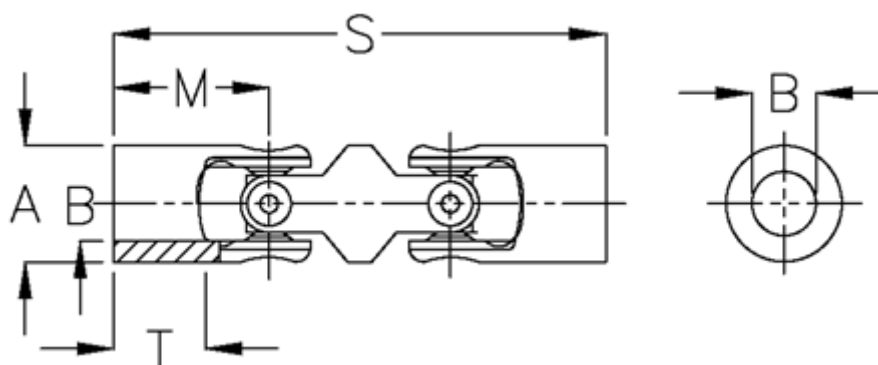

# Data Sheet

Article number: 07625300

Description: Double cross joint w/needle bearing  
0.625.300

## Measures

A	= 25
B H7	= 16
M	= 37
MD max N m	= 20
s	= 104
T	= 22